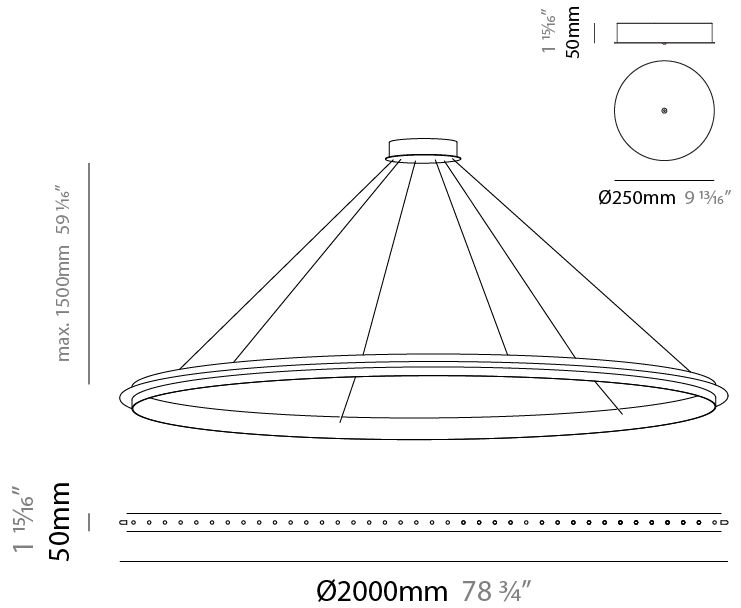

1. To build a product code in our configurator select the specify button on the base model # product page
2. To build a manual product code on this datasheet choose from the options listed below in blue font and add the suffix to the base model #

GENERAL

Series: Citadel
Subseries: Citadel 1 Ring
Brand: Quasar
Division: Design
Mounting Type: Suspension
Mounting Location: Ceiling
Subcategory: Ambient

PHYSICAL

Shape: Round
Diameter (mm): 2000
Diameter (in): 78 3/4
Height (mm): 50
Height (in): 1 15/16
Max. Overall Height (mm): 1550
Max. Overall Height (in): 61
Light Distribution: Omnidirectional
Weight (kg): 8
Weight (lbs): 17.64
Fixture Finish: NIC / BRA / BBR
Fixture Material: Metal
Cable Details: 1500mm Cable

ELECTRICAL

Number of Lamps: 126
Lamp Type: LED Retrofit
Input Wattage (W): 41.58
Bulb Included: Bulb Included
Max. Wattage Per Lamp (W): 0.33
Lamp Base: E10
Dimming: Phase Dimming (120Vac Only)
Driver Included: Yes
Driver Location: Integrated
Driver Type: Constant Voltage - Universal
Driver Class: Class 2
Input Voltage (V): 120 - 277
Output Voltage (V): 12
Lamp Voltage (V): 12
Upon Request: Integral: 0-10Vdc dimming

LED

Number of LEDs: 126
Color Temperature (°K): 2600 / 3000 / 3500
Max. Delivered Lumen (lm): 2898 (2600K)
CRI: >90 CRI
Lamp Life (hrs): 50000

OPTICAL

RATINGS AND CERTIFICATIONS

Certified By: Certified for North American Standards
IP rating: IP20