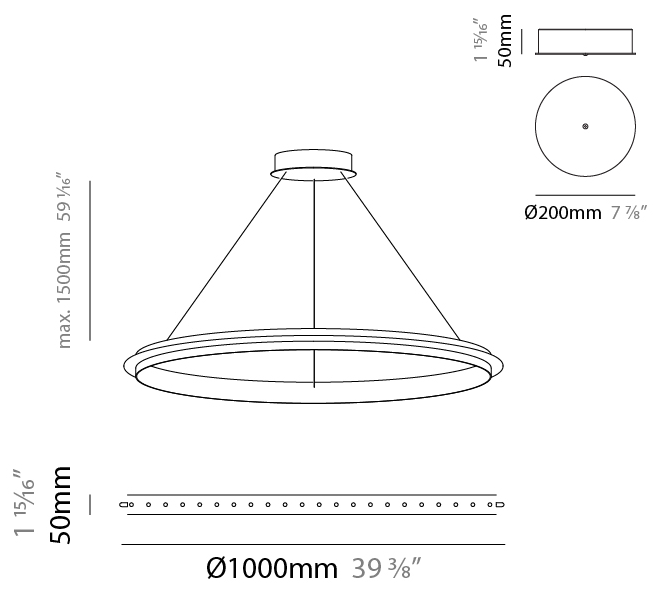

D101824-

base number   LED Dimming   Color Temperature   Finish Options

1. To build a product code in our configurator select the specify button on the base model # product page
2. To build a manual product code on this datasheet choose from the options listed below in blue font and add the suffix to the base model #

GENERAL

Series: Citadel
Subseries: Citadel 1 Ring
Brand: Quasar
Division: Design
Mounting Type: Suspension
Mounting Location: Ceiling
Subcategory: Ambient

PHYSICAL

Shape: Round
Diameter (mm): 1000
Diameter (in): 39 3/8
Height (mm): 50
Height (in): 1 15/16
Max. Overall Height (mm): 1550
Max. Overall Height (in): 61
Light Distribution: Omnidirectional
Weight (kg): 4
Weight (lbs): 8.82
[Fixture Finish: NIC / BRA / BBR](#)
Fixture Material: Metal
Cable Details: 1500mm Cable

ELECTRICAL

Number of Lamps: 60
Lamp Type: LED Retrofit
Input Wattage (W): 19.8
Bulb Included: Bulb Included
Max. Wattage Per Lamp (W): 0.33
Lamp Base: E10
[Dimming: Phase Dimming (120Vac Only)](#)
Driver Included: Yes
Driver Location: Integrated
Driver Type: Constant Voltage - Universal
Driver Class: Class 2
Input Voltage (V): 120 - 277
Output Voltage (V): 12
Lamp Voltage (V): 12
Upon Request: Integral: 0-10Vdc dimming

LED

[Color Temperature (°K): 2600 / 3000 / 3500](#)
Max. Delivered Lumen (lm): 1380 (2600K)
CRI: >90 CRI
Lamp Life (hrs): 50000

OPTICAL

RATINGS AND CERTIFICATIONS

Certified By: Certified for North American Standards
IP rating: IP20