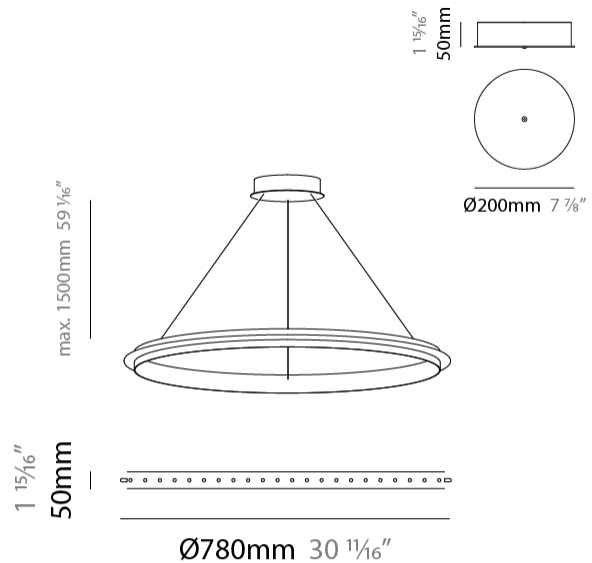

base number	LED Dimming	Color Temperature	Finish Options

1. To build a product code in our configurator select the specify button on the base model # product page
2. To build a manual product code on this datasheet choose from the options listed below in blue font and add the suffix to the base model #

GENERAL

Series: Citadel
Subseries: Citadel 1 Ring
Brand: Quasar
Division: Design
Mounting Type: Suspension
Mounting Location: Ceiling
Subcategory: Ambient

PHYSICAL

Shape: Round
Diameter (mm): 780
Diameter (in): 30 15/16
Height (mm): 50
Height (in): 1 15/16
Max. Overall Height (mm): 1550
Max. Overall Height (in): 61
Light Distribution: Omnidirectional
Weight (kg): 3
Weight (lbs): 6.61
Fixture Finish: NIC / BRA / BBR
Fixture Material: Metal
Cable Details: 1500mm Cable

ELECTRICAL

Number of Lamps: 44
Lamp Type: LED Retrofit
Input Wattage (W): 14.52
Bulb Included: Bulb Included
Max. Wattage Per Lamp (W): 0.33
Lamp Base: E10
Dimming: Phase Dimming (120Vac Only)
Driver Included: Yes
Driver Location: Integrated
Driver Type: Constant Voltage - Universal
Driver Class: Class 2
Input Voltage (V): 120 - 277
Output Voltage (V): 12
Lamp Voltage (V): 12
Upon Request: Integral: 0-10Vdc dimming

LED

Color Temperature (°K): 2600 / 3000 / 3500
Max. Delivered Lumen (lm): 1012 (2600K)
CRI: >90 CRI
Lamp Life (hrs): 50000

OPTICAL

RATINGS AND CERTIFICATIONS

Certified By: Certified for North American Standards
IP rating: IP20