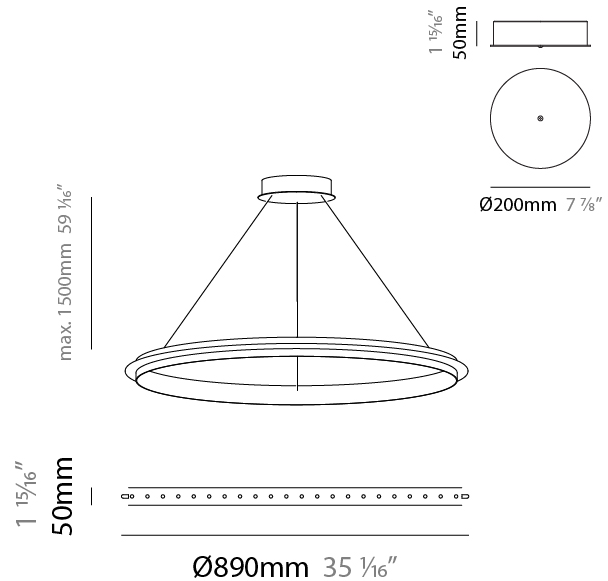

D101823-

base number   LED Dimming   Color Temperature   Finish Options

1. To build a product code in our configurator select the specify button on the base model # product page
2. To build a manual product code on this datasheet choose from the options listed below in blue font and add the suffix to the base model #

GENERAL

Series: Citadel
Subseries: Citadel 1 Ring
Brand: Quasar
Division: Design
Mounting Type: Suspension
Mounting Location: Ceiling
Subcategory: Ambient

PHYSICAL

Shape: Round
Diameter (mm): 890
Diameter (in): 35 1/16
Height (mm): 50
Height (in): 1 15/16
Max. Overall Height (mm): 1550
Max. Overall Height (in): 61
Light Distribution: Uplight
Weight (kg): 3
Weight (lbs): 6.61
[Fixture Finish: NIC / BRA / BBR](#)
Fixture Material: Metal
Cable Details: 1500mm Cable

ELECTRICAL

Number of Lamps: 52
Lamp Type: LED Retrofit
Input Wattage (W): 17.16
Bulb Included: Bulb Included
Max. Wattage Per Lamp (W): 0.33
Lamp Base: E10
[Dimming: Phase Dimming (120Vac Only)](#)
Driver Included: Yes
Driver Location: Integrated
Driver Type: Constant Voltage - Universal
Driver Class: Class 2
Input Voltage (V): 120 - 277
Output Voltage (V): 12
Lamp Voltage (V): 12
Upon Request: Integral: 0-10Vdc dimming

LED

[Color Temperature (°K): 2600 / 3000 / 3500](#)
Max. Delivered Lumen (lm): 1196 (2600K)
CRI: >90 CRI
Lamp Life (hrs): 50000

OPTICAL

RATINGS AND CERTIFICATIONS

Certified By: Certified for North American Standards
IP rating: IP20