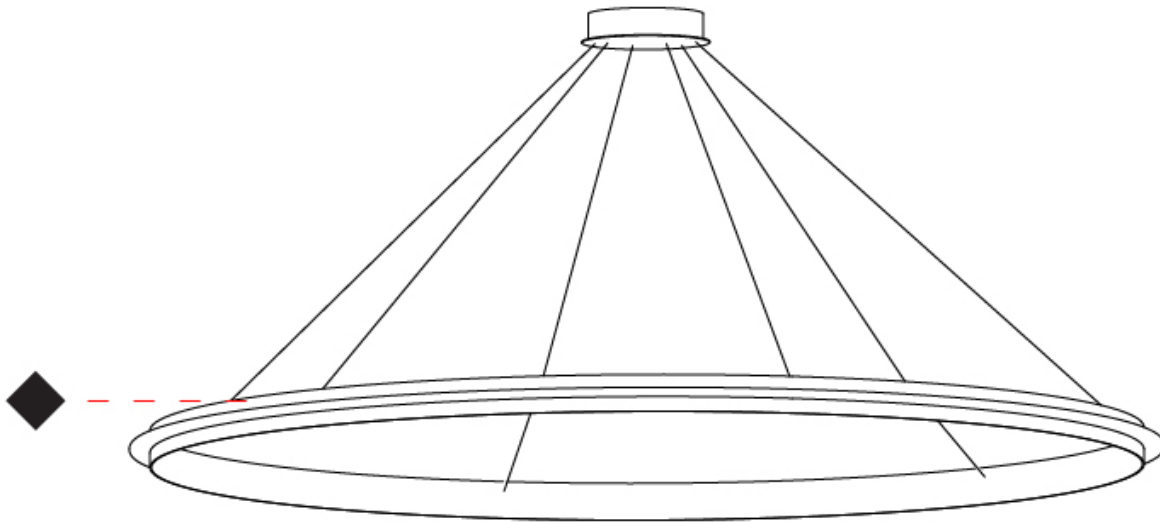

CITADEL 1 RING SUSPENSION

D101829-

PROJECT _____

TYPE _____

SPECIFIER _____

QUANTITY _____

DATE _____