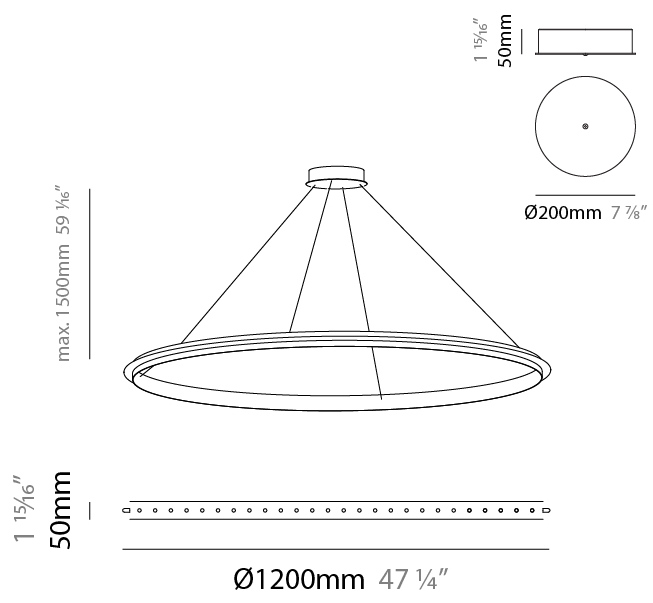

1. To build a product code in our configurator select the specify button on the base model # product page
2. To build a manual product code on this datasheet choose from the options listed below in blue font and add the suffix to the base model #

GENERAL

Series: Citadel
Subseries: Citadel 1 Ring
Brand: Quasar
Division: Design
Mounting Type: Suspension
Mounting Location: Ceiling
Subcategory: Ambient

PHYSICAL

Shape: Round
Diameter (mm): 1200
Diameter (in): 47 1/4
Height (mm): 50
Height (in): 1 15/16
Max. Overall Height (mm): 1550
Max. Overall Height (in): 61
Light Distribution: Omnidirectional
Weight (kg): 5
Weight (lbs): 11.02
[Fixture Finish: NIC / BRA / BBR](#)
Fixture Material: Metal
Cable Details: 1500mm Cable

ELECTRICAL

Number of Lamps: 75
Lamp Type: LED Retrofit
Input Wattage (W): 24.75
Bulb Included: Bulb Included
Max. Wattage Per Lamp (W): 0.33
Lamp Base: E10
[Dimming: Phase Dimming (120Vac Only)](#)
Driver Included: Yes
Driver Location: Integrated
Driver Type: Constant Voltage - Universal
Driver Class: Class 2
Input Voltage (V): 120 - 277
Output Voltage (V): 12
Lamp Voltage (V): 12
Upon Request: Integral: 0-10Vdc dimming

LED

[Color Temperature (°K): 2600 / 3000 / 3500](#)
Max. Delivered Lumen (lm): 1725 (2600K)
CRI: >90 CRI
Lamp Life (hrs): 50000

OPTICAL

RATINGS AND CERTIFICATIONS

Certified By: Certified for North American Standards
IP rating: IP20

PROJECT
TYPE
SPECIFIER
QUANTITY
DATE